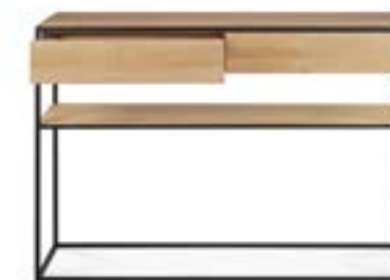

Monolit console

length x width x height	oak	oak black
122 x 40 x 85 cm | 48" x 15.5" x 33.5"	26872	26873

oak + black metal frame

2 drawers