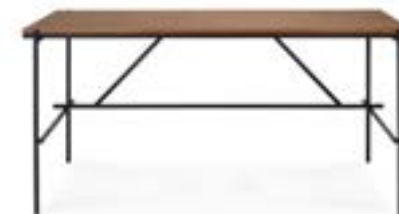

Oscar desk

	length x width x height	teak
	140 x 70 x 76 cm | 55" x 27.5" x 30"	10128
	160 x 80 x 76 cm | 63" x 31.5" x 30"	10129

fits cable management

teak + black metal legs

fits cable management