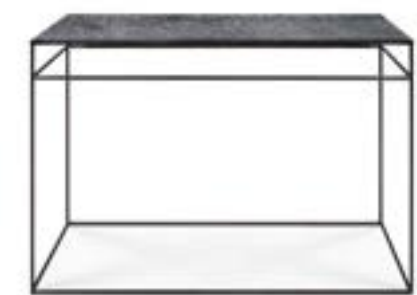

## Aged console

length x width x height	bronze copper	charcoal
122 x 36 x 81 cm   48" x 14" x 32"	<b>20724</b>	<b>20746</b>

heavy aged mirror top + black metal frame bronze copper

heavy aged mirror top + black metal frame charcoal